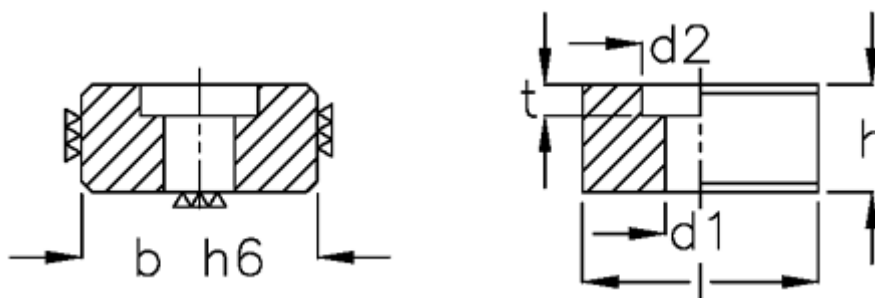

Data Sheet

Article number: 20916020

Description: E+G Shallow T-nut
GN 230-20

Measures

b	= 20
d1	= 7
d2	= 11
H	= 10
L	= 22
screw	= M6x16
t	= 6.3